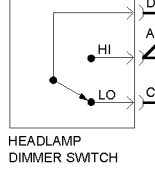

HOT IN RUN, BULB TEST OR START

HOT AT ALL TIMES

I/P FUSE BLOCK

CHI BODY FUSE 13 10A

EXT LPS FUSE 31 20A

HOT AT ALL TIMES
FUSIBLE LINK A (16 GA-BLK)
RED

HEADLAMP AUTOMATIC CONTROL AMBIENT LIGHT SENSOR

HEAD LAMP AUTOMATIC CONTROL MODULE

HEADLAMP DIMMER SWITCH