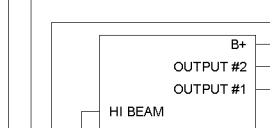

HOT IN RUN, BULB TEST OR START

HOT AT ALL TIMES

I/P FUSE BLOCK

CHI BODY FUSE 13 10A

EXT LPS FUSE 31 20A

HOT AT ALL TIMES
FUSIBLE LINK A (16 GA-BLK)
RED

HEADLAMP AUTOMATIC CONTROL AMBIENT LIGHT SENSOR

HEAD LAMP AUTOMATIC CONTROL MODULE