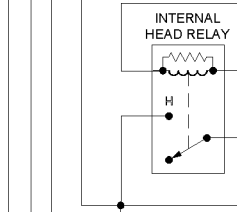

HOT IN RUN, BULB TEST OR START

HOT AT ALL TIMES

I/P FUSE BLOCK

CHI BODY FUSE 13 10A

EXT LPS FUSE 31 20A

HOT AT ALL TIMES
FUSIBLE LINK A (16 GA-BLK)
RED

HEADLAMP AUTOMATIC CONTROL AMBIENT LIGHT SENSOR

HEAD LAMP AUTOMATIC CONTROL MODULE