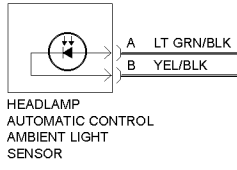

HOT IN RUN, BULB TEST OR START

HOT AT ALL TIMES

I/P FUSE BLOCK

CHI BODY FUSE 13 10A

EXT LPS FUSE 31 20A

HOT AT ALL TIMES
FUSIBLE LINK A (16 GA-BLK)
RED

HEADLAMP AUTOMATIC CONTROL AMBIENT LIGHT SENSOR

HEAD LAMP AUTOMATIC CONTROL MODULE