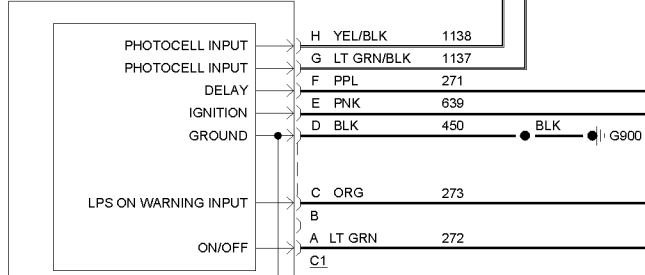

HOT IN RUN, BULB TEST OR START

HOT AT ALL TIMES

I/P FUSE BLOCK

CHI BODY FUSE 13 10A

EXT LPS FUSE 31 20A

HOT AT ALL TIMES
FUSIBLE LINK A (16 GA-BLK)
RED

HEADLAMP AUTOMATIC CONTROL AMBIENT LIGHT SENSOR

HEAD LAMP AUTOMATIC CONTROL MODULE

HEADLAMP DIMMER SWITCH